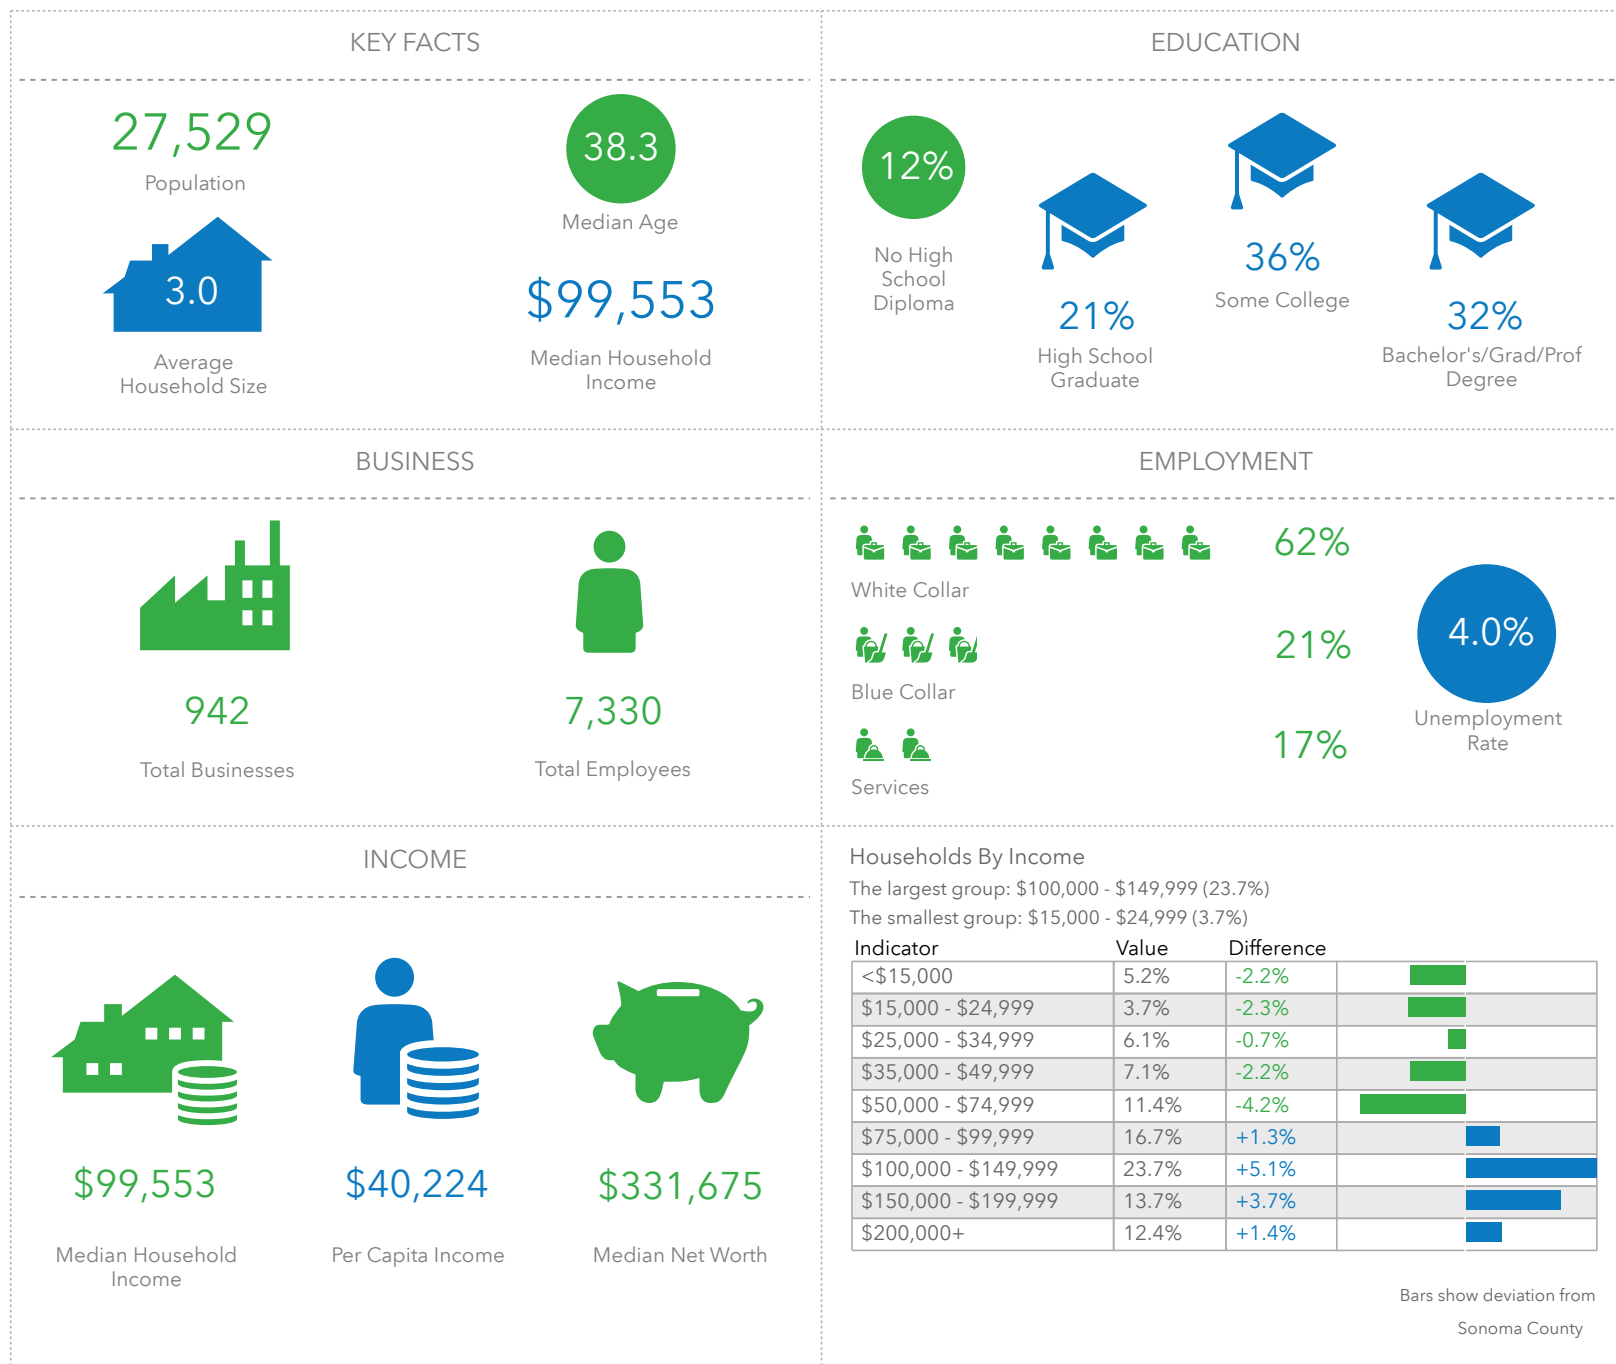

Town of Windsor Key Facts

Windsor Town, CA
 Windsor Town, CA (0685922)
 Geography: Place

Prepared by Esri

Source: This infographic contains data provided by Esri, Esri and Infogroup. The vintage of the data is 2019.